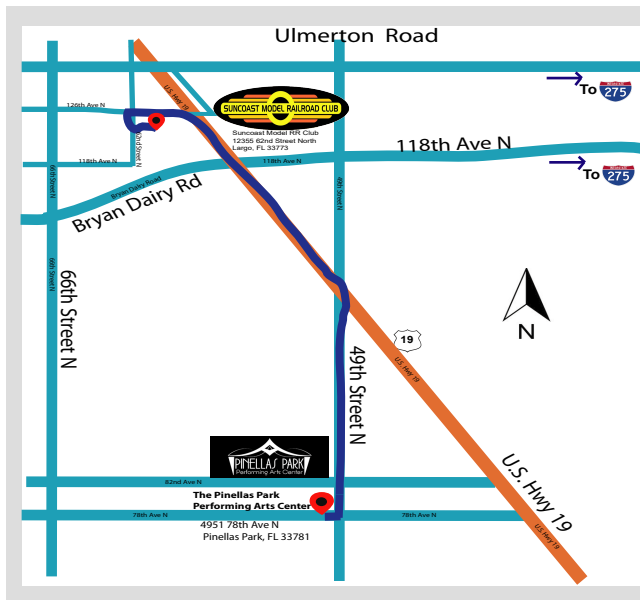

Train Show and Open House Saturday April 6, 2024

Show Hours: 9 AM to 3 PM

FREE PARKING AT BOTH LOCATIONS

NEW TRAIN SHOW LOCATION
Pinellas Park Performing Arts Center
4951 78th Avenue N. , Pinellas Park, FL 33781.

Lots of dealer tables*, models, and railroadiana!

Admission: \$8.00 adults 18 and older, Children 12-17 \$3.00

Children 11 and younger are always **FREE**

Open Club House

12355 62nd Street North, Suite A, Largo, FL 33773

Admission - **FREE**

See our new **FULLY OPERATIONAL** HO Scale Layout with 8 scale miles of track!
Visit our N scale operating layout with over 15 scale miles of track, DCC operated!

FUTURE SHOW DATES

for 2024: December 14th